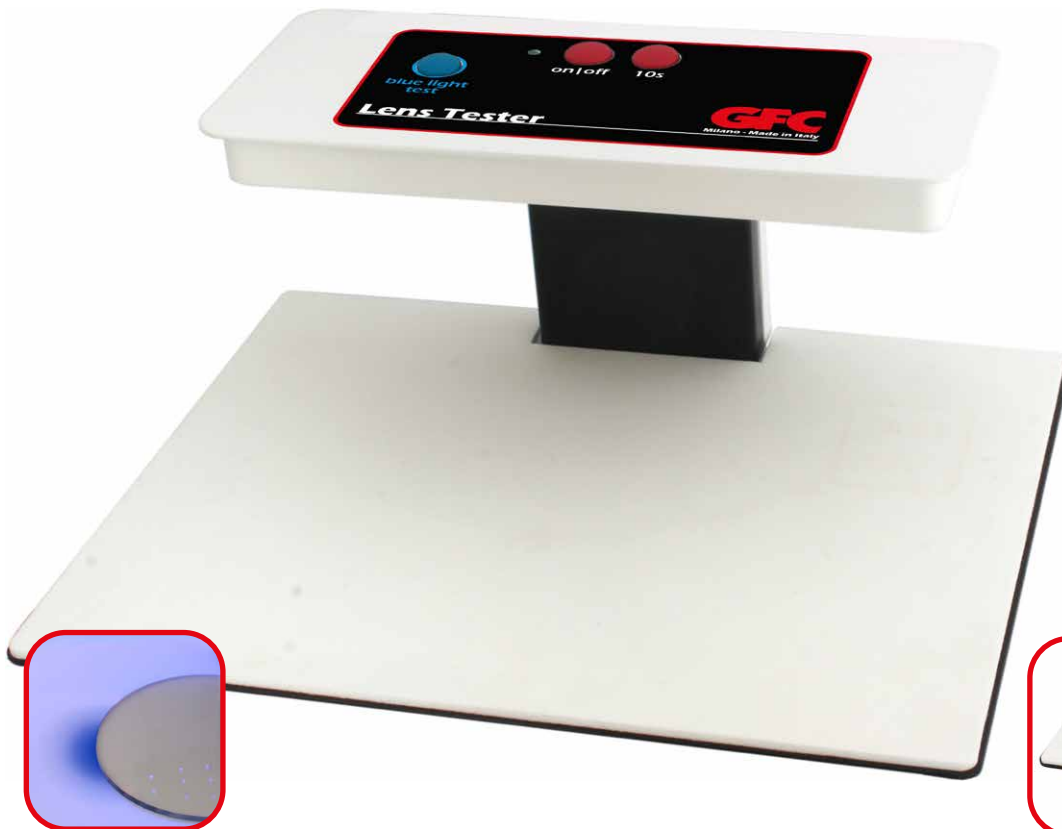

Milano - Made in Italy

Optical equipment manufacturer

Lens Tester

code A1350

PHOTOCHROMIC | UV | BLUE LIGHT | UV GLUES

NEW

UV test included

blue light test

Check photochromic lenses

Multi Tester with long life and low consumption UV LED technology

- Suitable for quickly checking and demonstrating the photochromatism of lenses
 - Suitable for quickly testing the UV protection of lenses
 - Suitable for quickly testing the BLUE LIGHT protection of lenses
 - Option of automatic switch off after 10 seconds
 - Soft and white work area designed to help opticians handling and checking lenses
 - Fit for polymerizing UV glue
-
- Measurements: 240x180x95mm | Weight: 1.3kg | 395nm UV leds - 405nm Blue light
 - Power Supply: Jack 5.5-2.1cc | input: 100/240V 50/60Hz 0.5A Max | Output: 12V 1.0A 12W
 - CE conformity | 3 years warranty